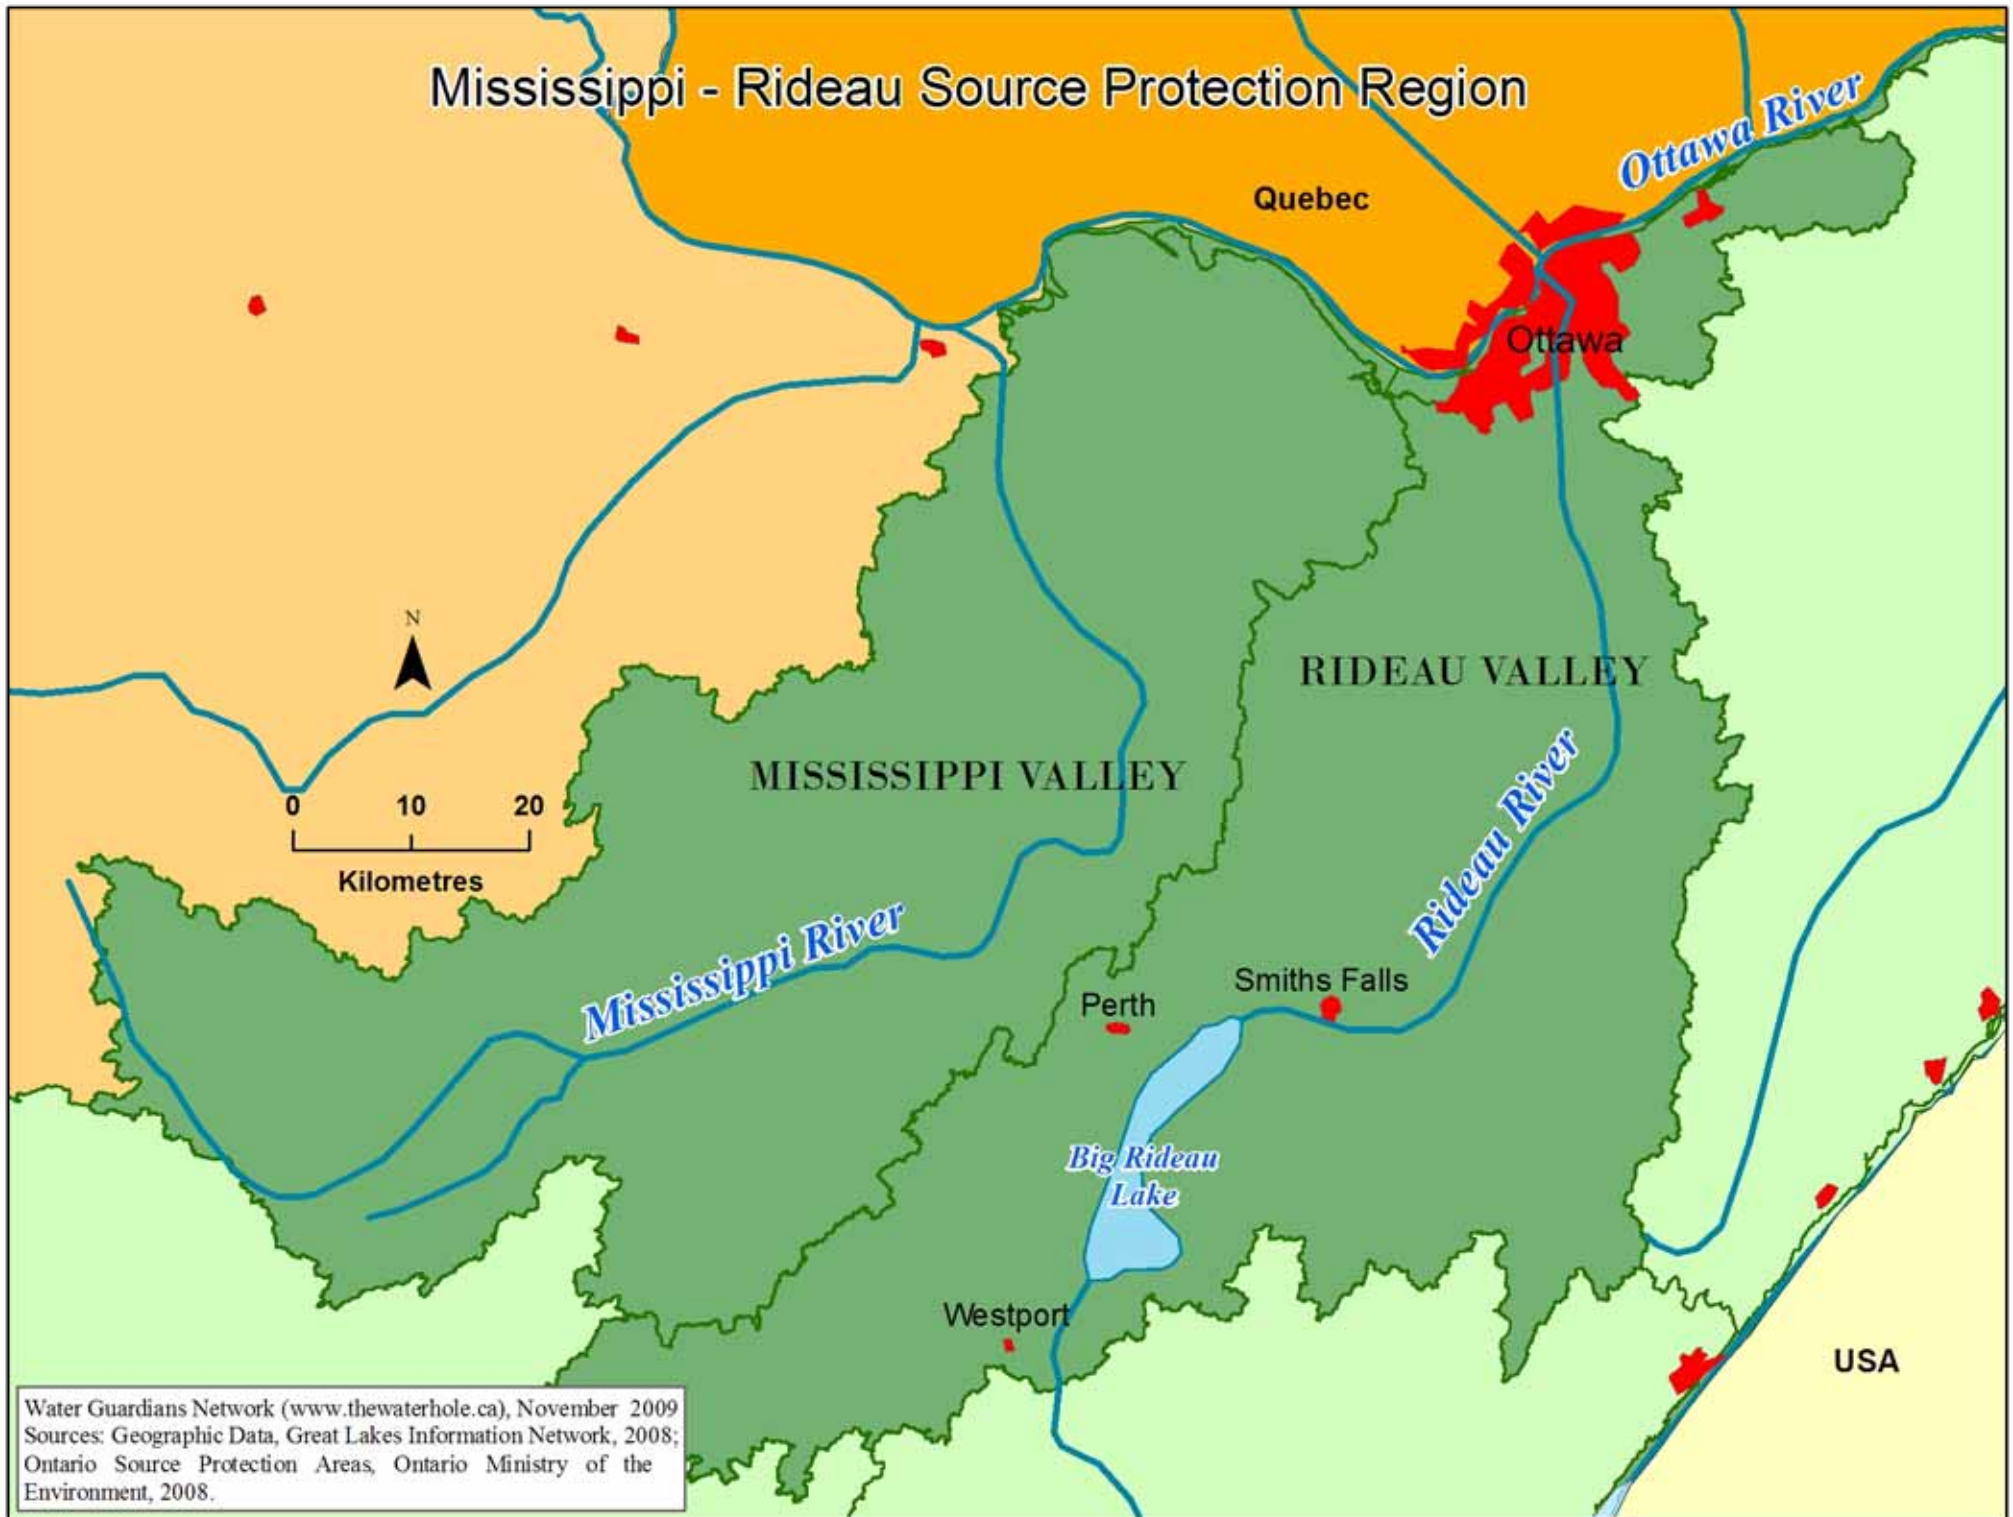

# Mississippi - Rideau Source Protection Region

Water Guardians Network ([www.thewaterhole.ca](http://www.thewaterhole.ca)), November 2009  
Sources: Geographic Data, Great Lakes Information Network, 2008;  
Ontario Source Protection Areas, Ontario Ministry of the Environment, 2008.